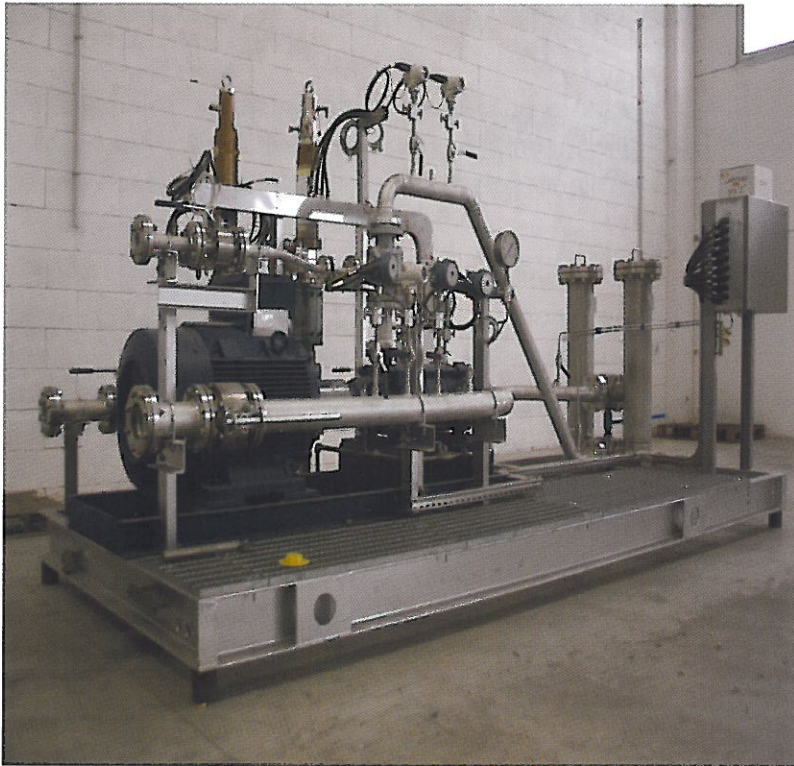

CDB *Engineering srl*

SKID units for Power Generation Plants

GT Water Injection Systems –
Gas Turbines Power Plant
Year 2008 – Four (4) Units
Ansaldo Energia / Sonlegaz.–
LARBA - ALGERIE

GT Fuel Oil Injection Systems
–Power Plant
Year 2008/2009 – Four (4)
Units
Ansaldo Energia / OJSC
Power Machines.–
Pervomaiskaya - Russia